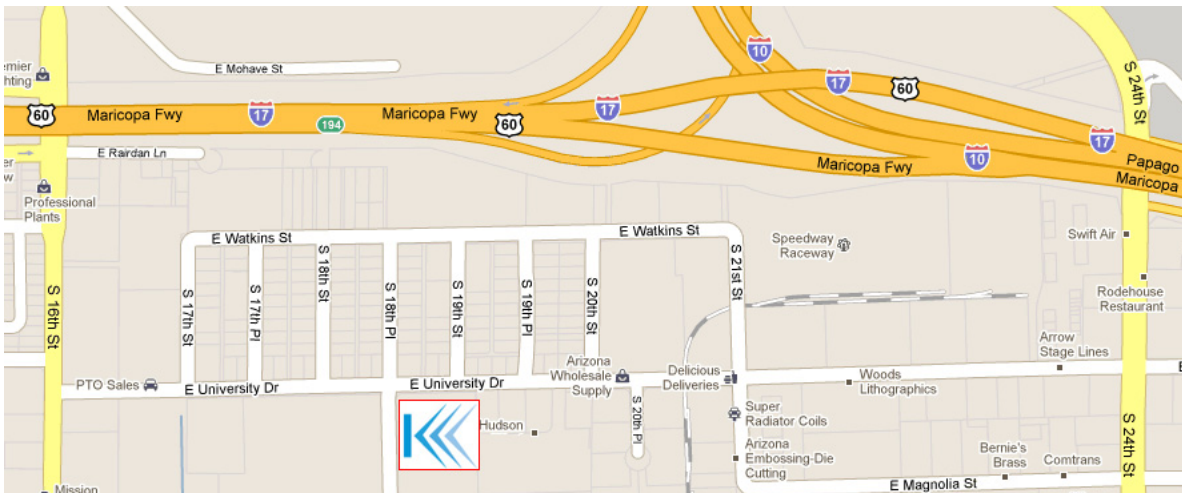

PLEASE NOTE OUR ADDRESS HAS CHANGED!

KEI is located at 1881 East University Drive, Phoenix, AZ 85034

Coming from Tucson, or points East or South?

- Take the I-10 West
- Take exit 150B for 24th St
- Turn left at S 24th St
- Take the 1st right onto E University Dr

Coming from Flagstaff, or points North?

- Take I-17 South to Phoenix
- Take exit 195A toward 16th St
- Turn right at S 16th St
- Turn left at E University Dr